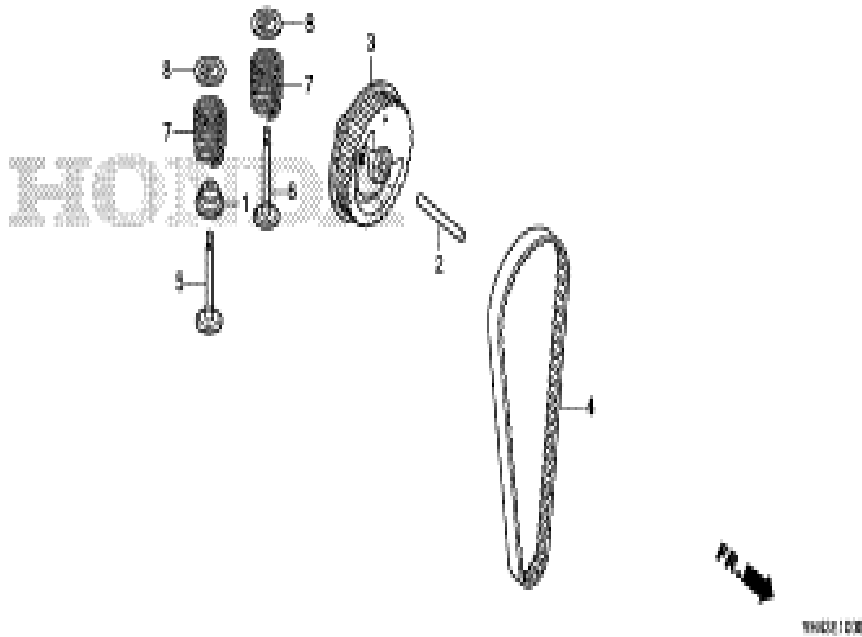

<b>WX10T</b>
<b>E-10 CAM PULLEY (WX10T)</b>

Refnr	Part Number	Description	from	to	Unit Qty	Order Qty	Repair Qty
1	12209-Z3E-003	SEAL, VALVE STEM			001	0	0
2	14126-Z0H-003	ROLLER, 4X29.8			001	0	0
3	14320-Z0H-010	PULLEY COMP., CAMSHAFT			001	0	0
4	14400-Z3E-013	BELT, TIMING (71ZU5 G-310)			001	0	0
5	14711-Z0H-800	VALVE, IN. (HI)			001	0	0
5	14711-Z3E-000	VALVE, IN. (EI)			001	0	0
6	14721-Z0H-800	VALVE, EX. (HE)			001	0	0
6	14721-Z3E-000	VALVE, EX. (EE)			001	0	0
7	14751-Z0H-000	SPRING, VALVE			002	0	0
8	14771-Z0H-000	RETAINER, VALVE SPRING			002	0	0