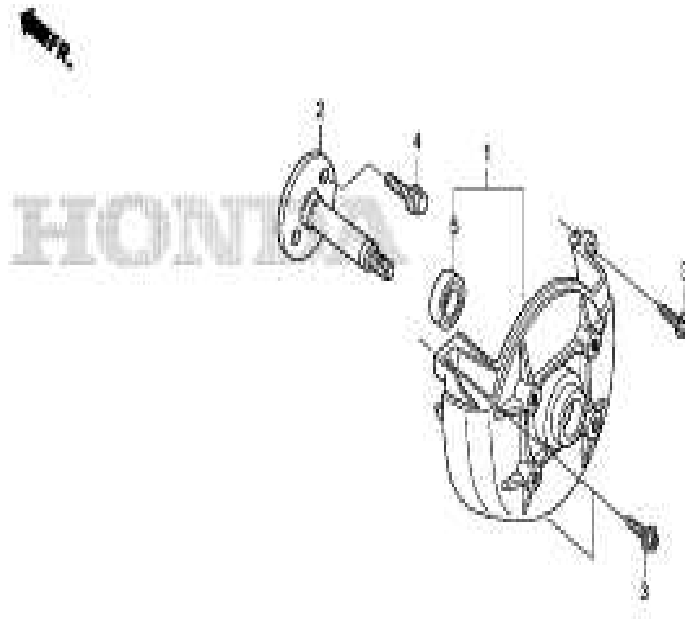

WX10T

E-12 FAN COVER (WX10T)

19610-Z0H-801

Refnr	Part Number	Description	from	to	Unit Qty	Order Qty	Repair Qty
1	19610-Z0H-801	COVER COMP., FAN			001	0	0
2	40210-Z0H-800	SHAFT COMP., P.T.O.			001	0	0
3	90009-Z3E-901	BOLT, SOCKET, 5X20			003	0	0
4	96001-06022-00	BOLT, FLANGE, 6X22			002	0	0
5	96150-60010-10	BEARING, RADIAL BALL, 6001UU			001	0	0