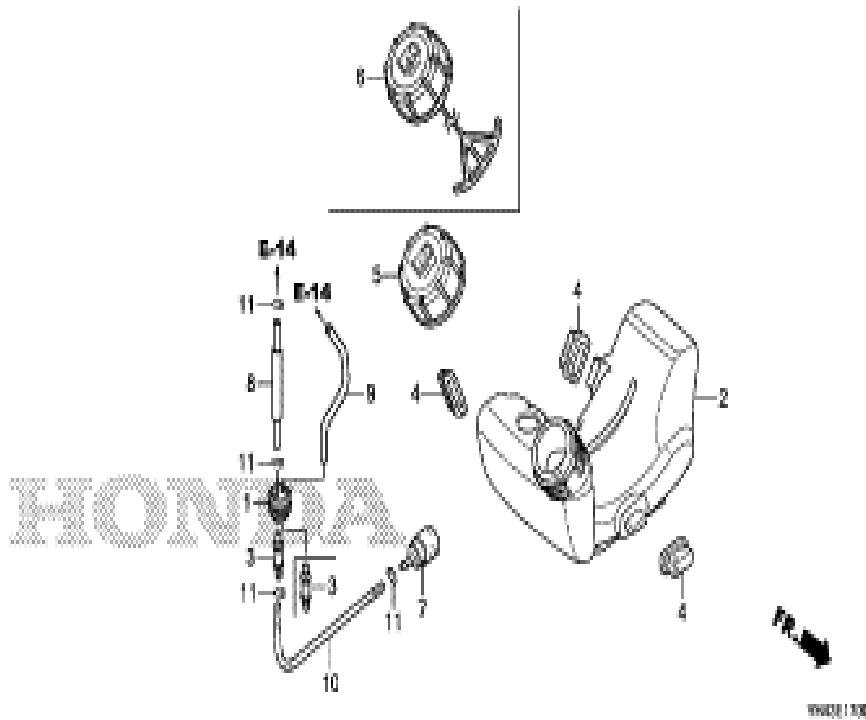

WX10T
E-17 FUEL TANK (WX10T)

Refnr	Part Number	Description	from	to	Unit Qty	Order Qty	Repair Qty
1	17504-ZM3-003	GROMMET, FUEL TUBE			001	0	0
2	17511-Z0H-023	TANK, FUEL			001	0	0
3	17519-ZM5-003	FITTING			001	0	0
3	17519-ZM5-003	FITTING			002	0	0
4	17533-Z0H-000	RUBBER, TANK MOUNTING			003	0	0
5	17620-ZM3-063	CAP ASSY., FUEL TANK			001	0	0
6	17620-ZM3-817	CAP ASSY., FUEL TANK			001	0	0
7	17672-Z0H-003	FILTER, FUEL			001	0	0
8	17701-Z0H-800	TUBE COMP., FUEL FEED			001	0	0
9	17702-Z0H-003	TUBE, FUEL RETURN			001	0	0
9	17702-Z3E-D10	TUBE, FUEL RETURN			001	0	0
10	17703-Z0H-J71	TUBE A, FUEL			001	0	0
11	91401-ZM3-003	CLIP, TUBE			004	0	0