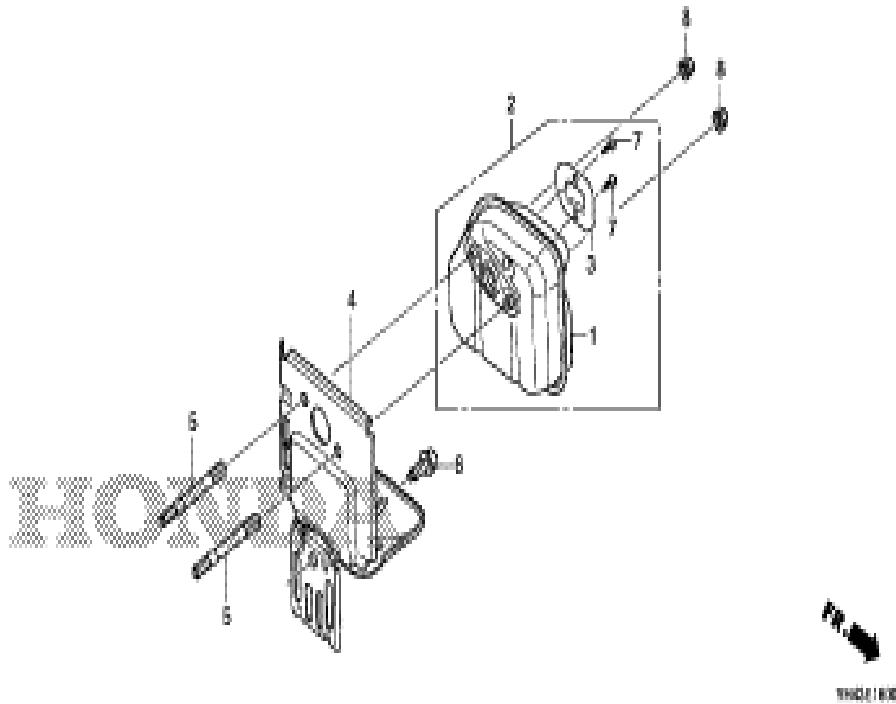

<b>WX10T</b>
<b>E-16 MUFFLER (WX10T)</b>

Refnr	Part Number	Description	from	to	Unit Qty	Order Qty	Repair Qty
1	18310-Z0H-010	MUFFLER COMP.			001	0	0
2	18310-Z0H-801	MUFFLER COMP.			001	0	0
3	18350-Z0H-800	ARRESTER COMP., SPARK			001	0	0
4	18515-Z0H-000	GUIDE, AIR EX.			001	0	0
5	90001-Z0H-003	BOLT, STUD, 5X52			002	0	0
6	90011-Z3E-901	BOLT, SOCKET, 5X10			001	0	0
7	90055-ZE1-000	SCREW, TAPPING, 4X6			002	0	0
8	90136-SM4-901	NUT, SELF-LOCK, 5MM			002	0	0