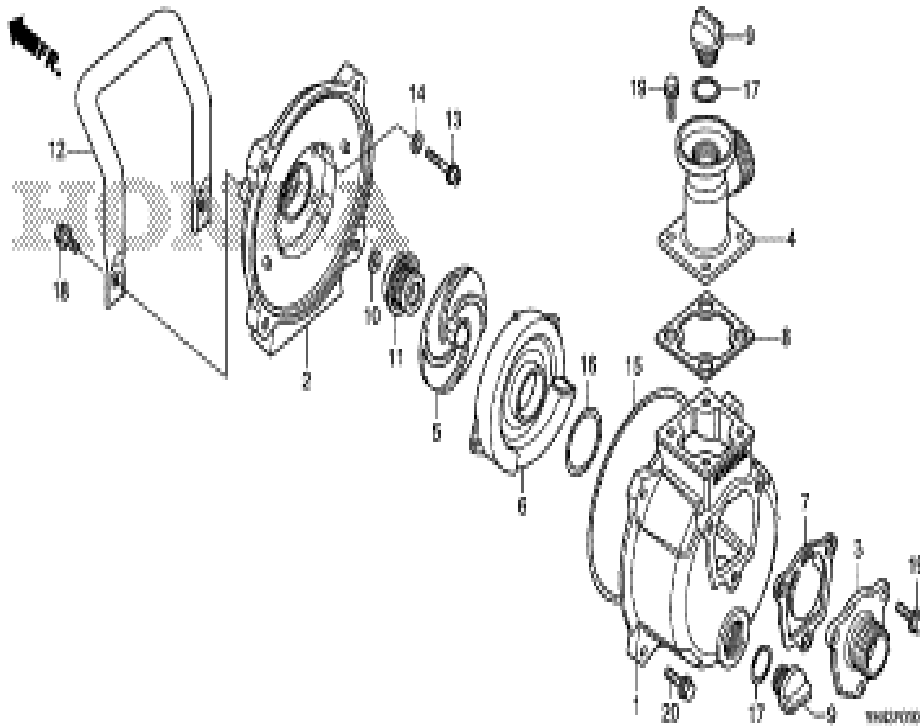

WX10T

F-1 CASING (WX10T)

Refnr	Part Number	Description	from	to	Unit Qty	Order Qty	Repair Qty	Price GBP
1	78101-YH4-610	CASING			001	0	0	51.73
2	78102-YH4-610	COVER, CASING			001	0	0	40.84
3	78103-YH4-650	INLET (PF1)			001	0	0	18.32
4	78104-YH4-650	OUTLET (PF1)			001	0	0	22.02
5	78106-YH4-610	IMPELLER			001	0	0	13.89
6	78107-YH4-610	CASE, VOLUTE			001	0	0	25.74
7	78110-YH4-610	VALVE COMP., IN.			001	0	0	6.80
8	78114-YH4-610	PACKING, OUTLET			001	0	0	3.76
9	78117-YB3-K10	CAP, FILLER			002	0	0	10.10
10	78122-YH4-610	SHIM, ADJUSTER			N	0	0	2.20
11	78130-YH4-611	SEAL ASSY., MECHANICAL			001	0	0	41.63
12	78206-YH4-610	HANDLE			001	0	0	21.28
13	90110-YH4-610	BOLT, FLANGE SOCKET, 5X35			004	0	0	2.09
14	90452-323-000	WASHER, SEALING, 5MM			004	0	0	0.81
15	91352-YH4-610	O-RING, 140X3.5			001	0	0	6.29
16	91353-YH4-610	O-RING, 36.5X5.7			001	0	0	4.13
17	91354-YH4-610	O-RING, 23.7X3.5			002	0	0	1.14
18	95701-06014-00	BOLT, FLANGE, 6X14			002	0	0	0.74
19	95701-06020-00	BOLT, FLANGE, 6X20			007	0	0	0.74
20	95701-06025-00	BOLT, FLANGE, 6X25			004	0	0	0.85